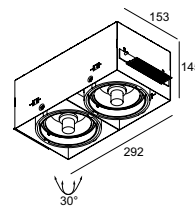

157 x 157 x 160 max.40

GRID IN TRIMLESS 1 H111 ◊

202 61 88 01 ◊
◊ = A / B / W
ADJUSTABLE 0° - 30°
GX8.5 / EXCL.EVG
1 x HIR-CE111 max.70W
CE 0.8 IP20 1,0

OPTIONS
GRID IN TRIMLESS 1 MOUNTING KIT
GRID IN TRIMLESS 1 MOUNTING KIT LARGE
EXPOSED CONCRETE PACK GIT 1
BALLASTSET HID

Grid In Trimless 2

296 x 157 x 120 max.40

GRID IN TRIMLESS 2 QR ◊

202 61 00 02 ◊
◊ = A / B / W
ADJUSTABLE 0° - 30°
G53 / 12V / EXCL.TRANSFO
2 x QR-LP111 max.100W
CE 1.2 IP20 1,0

OPTIONS
GRID IN TRIMLESS 2 MOUNTING KIT
GRID IN TRIMLESS 2 MOUNTING KIT LARGE
EXPOSED CONCRETE PACK GIT 2
LED SOLUTION - PAG TEC 4-5
TRANSFO
ACCESSORIES
CONE 111
CONE / CLIP 111 + FRONTGLASS 111
CONE / CLIP 111 + LENS 111

296 x 157 x 160 max.40

GRID IN TRIMLESS 2 H111 ◊

202 61 88 02 ◊
◊ = A / B / W
ADJUSTABLE 0° - 30°
GX8.5 / EXCL.EVG
2 x HIR-CE111 max.70W
CE 1.4 IP20 1,0

OPTIONS
GRID IN TRIMLESS 2 MOUNTING KIT
GRID IN TRIMLESS 2 MOUNTING KIT LARGE
EXPOSED CONCRETE PACK GIT 2
BALLASTSET HID