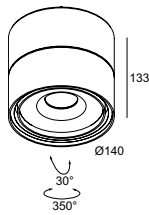

Link 1 Reo

Link 1

	CRI > 80	CRI > 90
4000K	ON REQUEST	
3000K	680lm (7W)	566lm (7W)
REFLECTOR FL-33°	LINK 1 REO 3033 ◊ 315 41 8122 ◊ ◊ = W	LINK 1 REO 3033-9 ◊ 315 41 89122 ◊ ◊ = W
2700K	618lm (7W)	525lm (7W)
REFLECTOR FL-33°	LINK 1 REO 2733 ◊ 315 41 8123 ◊ ◊ = W	LINK 1 REO 2733-9 ◊ 315 41 89123 ◊ ◊ = W

ADJUSTABLE 0° - 30° / 350°
INCL.1 x POWERLED WHITE 7W
INCL.LED POWER SUPPLY 350mA-DC
120-240V / 50-60Hz
◊ CE 0,9 IP20

LINK 111 ◊
315 11 00 ◊
◊ = W
ADJUSTABLE 0° - 30° / 350°
G53 / 220-240V / 50-60Hz / TE
1 x QR-LP111 max.50W
◊ CE 0,7 IP20 1,0