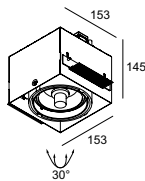

FULL INFO / PAG TEC

Accessories

CONE 111 ◊ 201 28 00 ◊ ◊ = ALU / B / C / W QR-LP111 max. 24"	Ø117 / Ø80 / H26	
CLIP 111 ◊ 201 27 99 A ◊ ◊ = A / B / W	Ø110 / H22	
FRONTGLASS 111 201 17 00	Ø100	
LENS 111 201 47 11	Ø100	

Grid In Trimless 1

157 x 157 x 120 max.40

GRID IN TRIMLESS 1 QR ◊

202 61 00 01 ◊
◊ = A / B / W
ADJUSTABLE 0° - 30°
G53 / 12V / EXCL.TRANSFO
1 x QR-LP111 max.100W
CE 0.7 IP20 1,0

OPTIONS
GRID IN TRIMLESS 1 MOUNTING KIT
GRID IN TRIMLESS 1 MOUNTING KIT LARGE
EXPOSED CONCRETE PACK GIT 1
LED SOLUTION - PAG TEC 4-5
TRANSFO
ACCESSORIES
CONE 111
CONE / CLIP 111 + FRONTGLASS 111
CONE / CLIP 111 + LENS 111

157 x 157 x 160 max.40

GRID IN TRIMLESS 1 H111 ◊

202 61 88 01 ◊
◊ = A / B / W
ADJUSTABLE 0° - 30°
GX8.5 / EXCL.EVG
1 x HIR-CE111 max.70W
CE 0.8 IP20 1,0

OPTIONS
GRID IN TRIMLESS 1 MOUNTING KIT
GRID IN TRIMLESS 1 MOUNTING KIT LARGE
EXPOSED CONCRETE PACK GIT 1
BALLASTSET HID