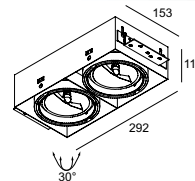

Grid In Trimless 2

296 x 157 x 120 max.40

GRID IN TRIMLESS 2 QR ◊

202 61 00 02 ◊
◊ = A / B / W
ADJUSTABLE 0° - 30°
G53 / 12V / EXCL.TRANSFO
2 x QR-LP111 max.100W
CE 1.2 IP20 1,0

OPTIONS
GRID IN TRIMLESS 2 MOUNTING KIT
GRID IN TRIMLESS 2 MOUNTING KIT LARGE
EXPOSED CONCRETE PACK GIT 2
LED SOLUTION - PAG TEC 4-5
TRANSFO
ACCESSORIES
CONE 111
CONE / CLIP 111 + FRONTGLASS 111
CONE / CLIP 111 + LENS 111