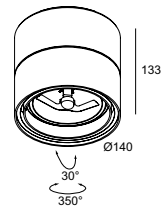

Link 1

	CRI > 80	CRI > 90
4000K	ON REQUEST	
3000K	680lm (7W)	566lm (7W)
REFLECTOR FL-33°	LINK 1 REO 3033 ◊ 315 41 8122 ◊ ◊ = W	LINK 1 REO 3033-9 ◊ 315 41 89122 ◊ ◊ = W
2700K	618lm (7W)	525lm (7W)
REFLECTOR FL-33°	LINK 1 REO 2733 ◊ 315 41 8123 ◊ ◊ = W	LINK 1 REO 2733-9 ◊ 315 41 89123 ◊ ◊ = W

ADJUSTABLE 0° - 30° / 350°
INCL.1 x POWERLED WHITE 7W
INCL.LED POWER SUPPLY 350mA-DC
120-240V / 50-60Hz
◊ CE 0,9 IP20

LINK 111 ◊
315 11 00 ◊
◊ = W
ADJUSTABLE 0° - 30° / 350°
G53 / 220-240V / 50-60Hz / TE
1 x QR-LP111 max.50W
◊ CE 0,7 IP20 1,0